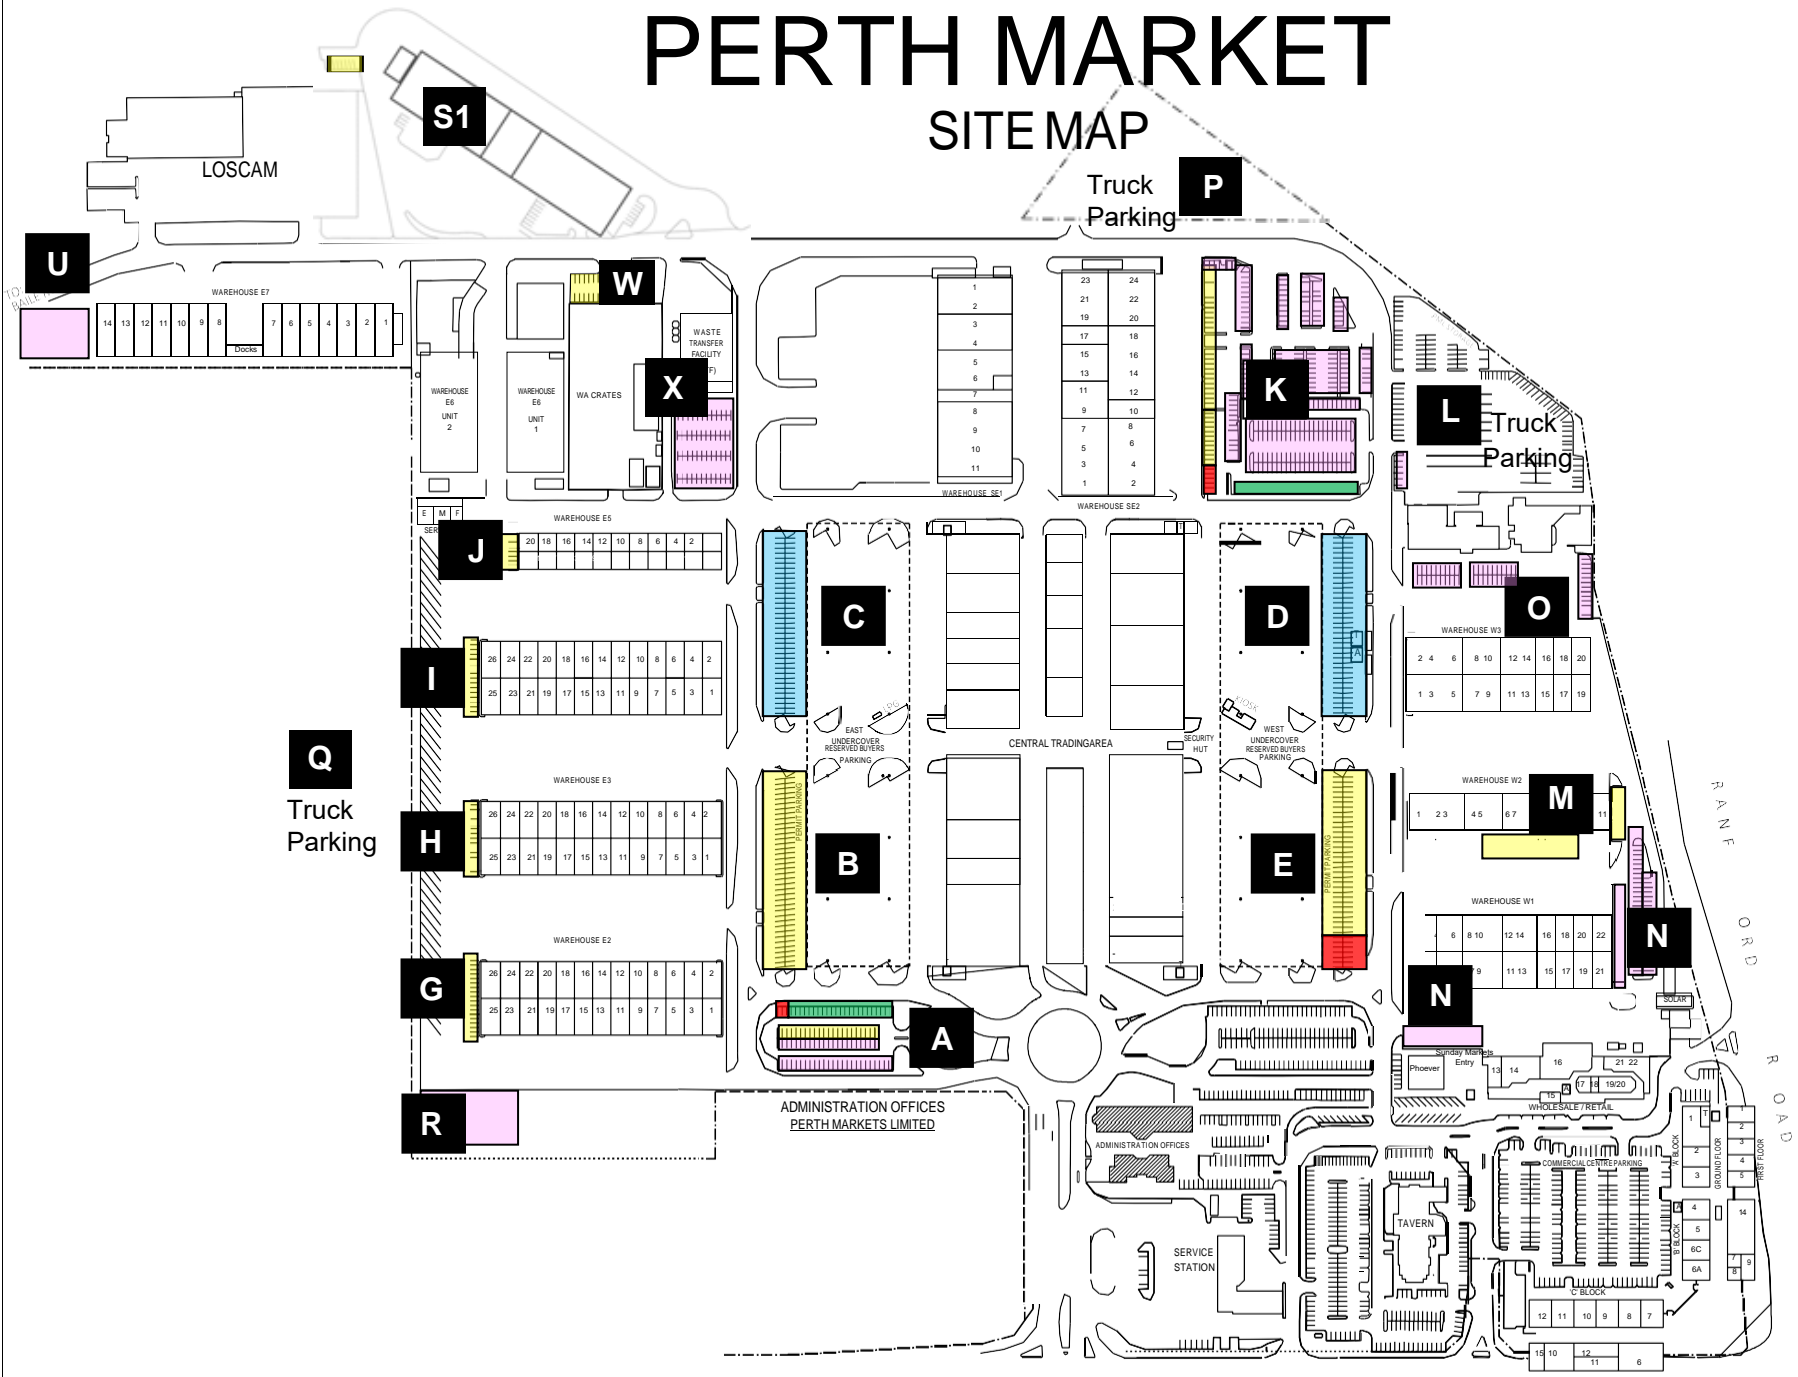

# PERTH MARKET

## SITE MAP

FEBRUARY 2022

- RESERVED ALLOCATED / UNDERCOVER (A, K)
- RESERVED UNALLOCATED (A, B, E, G, H, I, J, K, M, O)
- BUYERS (C, D)
- UNRESERVED (WHITE)
- VISITOR (A, E, K)