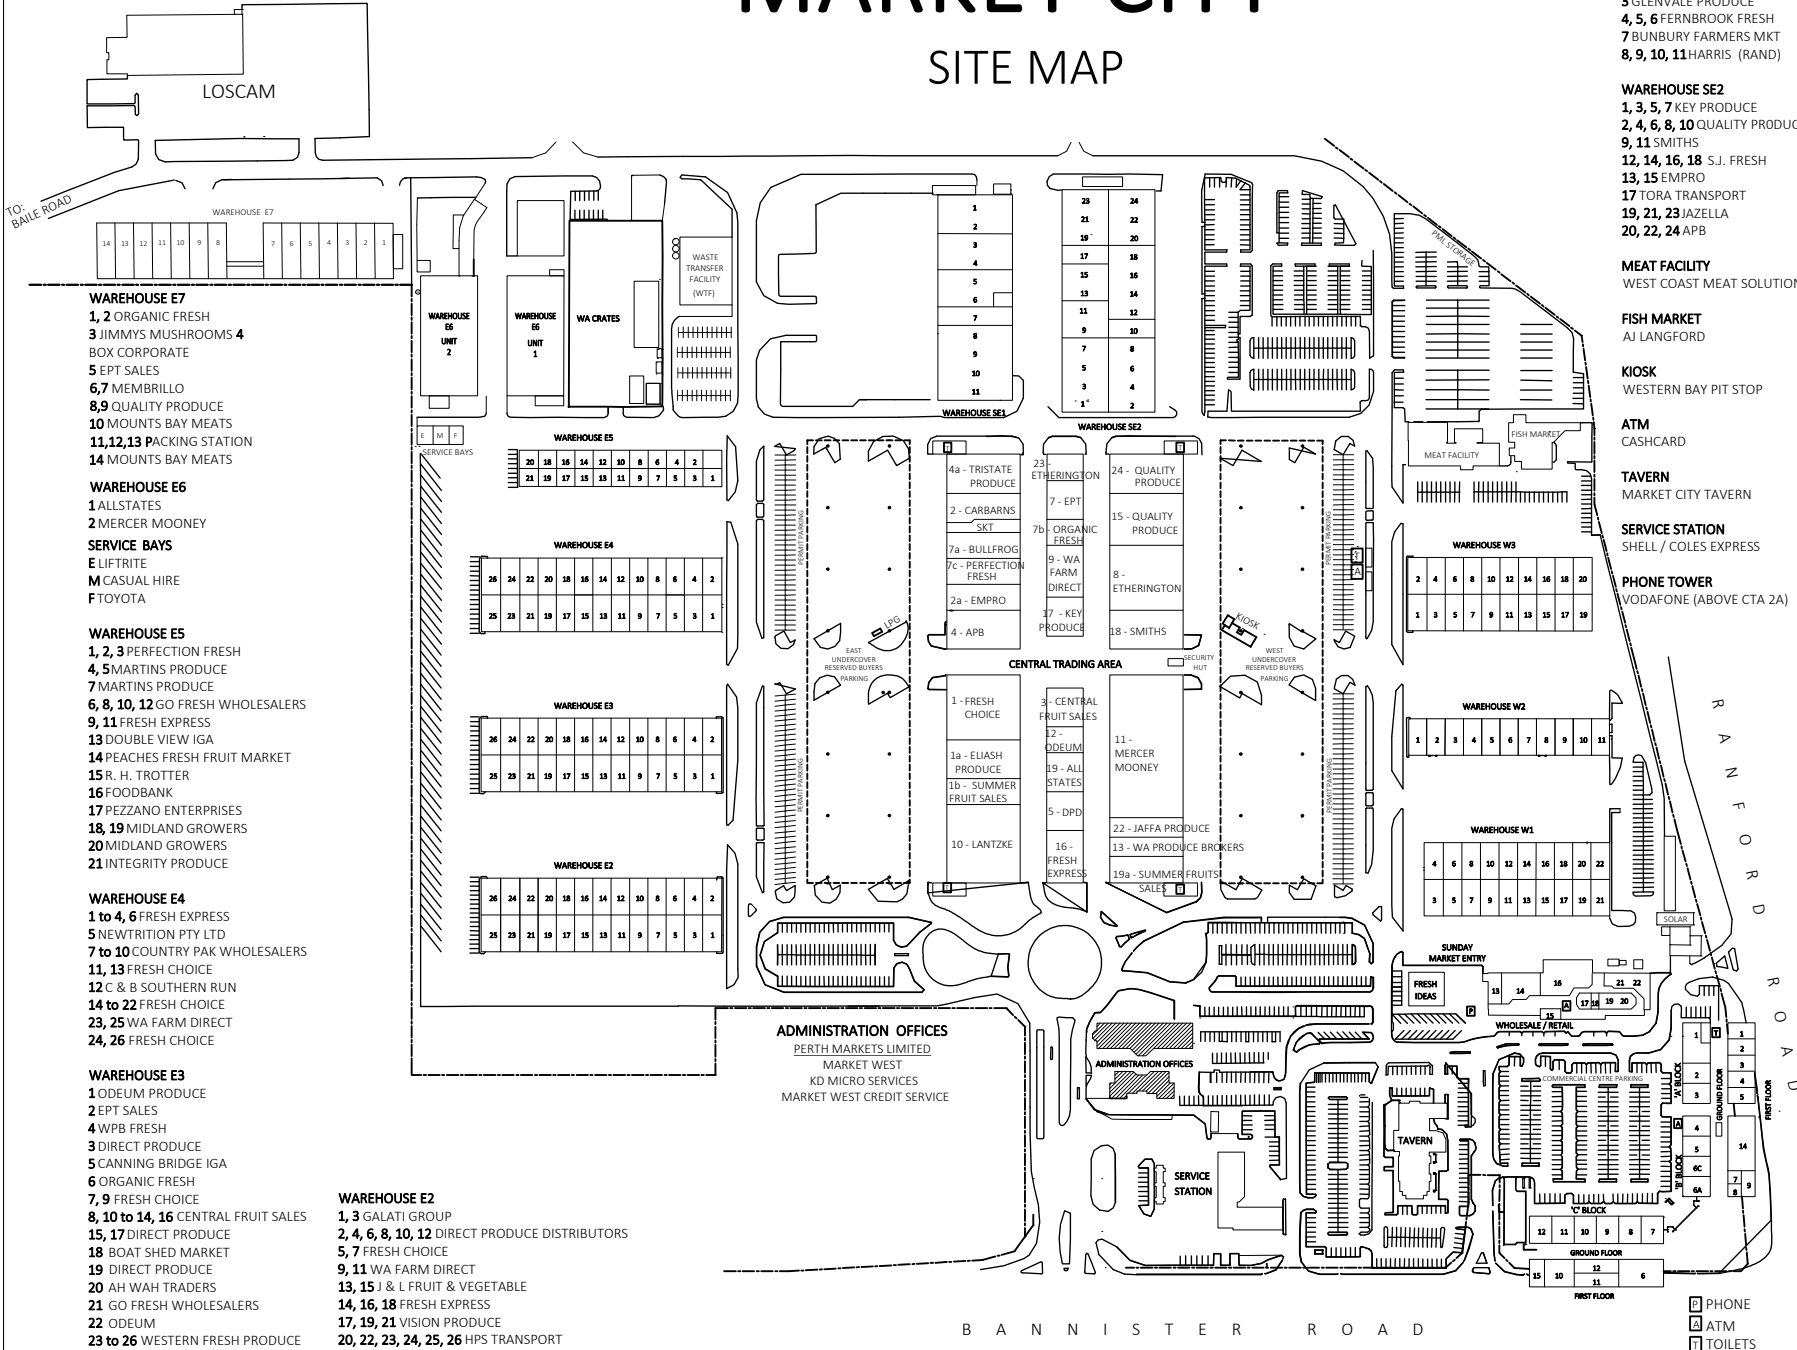

MARKET CITY

SITE MAP

- WAREHOUSE SE1**
 1, 2 MORCO FRESH
 3 GLENVALE PRODUCE
 4, 5, 6 FERNBROOK FRESH
 7 BUNBURY FARMERS MKT
 8, 9, 10, 11 HARRIS (RAND)
- WAREHOUSE SE2**
 1, 3, 5, 7 KEY PRODUCE
 2, 4, 6, 8, 10 QUALITY PRODUCE
 9, 11 SMITHS
 12, 14, 16, 18 S.J. FRESH
 13, 15 EMPRO
 17 TORA TRANSPORT
 19, 21, 23 JAZZELLA
 20, 22, 24 APB
- WAREHOUSE SE3**
 1, 2 ORGANIC FRESH
 3 JIMMYS MUSHROOMS 4
 BOX CORPORATE
 5 EPT SALES
 6, 7 MEMBRILLO
 8, 9 QUALITY PRODUCE
 10 MOUNTS BAY MEATS
 11, 12, 13 PACKING STATION
 14 MOUNTS BAY MEATS
- WAREHOUSE SE4**
 1 ALL STATES
 2 MERCER MOONEY
- WAREHOUSE SE5**
 1, 2, 3 PERFECTION FRESH
 4, 5 MARTINS PRODUCE
 7 MARTINS PRODUCE
 6, 8, 10, 12 GO FRESH WHOLESALERS
 9, 11 FRESH EXPRESS
 13 DOUBLE VIEW IGA
 14 PEACHES FRESH FRUIT MARKET
 15 R. H. TROTTER
 16 FOODBANK
 17 PEZZANO ENTERPRISES
 18, 19 MIDLAND GROWERS
 20 MIDLAND GROWERS
 21 INTEGRITY PRODUCE
- WAREHOUSE SE6**
 1, 2 ORGANIC FRESH
 3 JIMMYS MUSHROOMS 4
 BOX CORPORATE
 5 EPT SALES
 6, 7 MEMBRILLO
 8, 9 QUALITY PRODUCE
 10 MOUNTS BAY MEATS
 11, 12, 13 PACKING STATION
 14 MOUNTS BAY MEATS
- WAREHOUSE SE7**
 1, 2 ORGANIC FRESH
 3 JIMMYS MUSHROOMS 4
 BOX CORPORATE
 5 EPT SALES
 6, 7 MEMBRILLO
 8, 9 QUALITY PRODUCE
 10 MOUNTS BAY MEATS
 11, 12, 13 PACKING STATION
 14 MOUNTS BAY MEATS